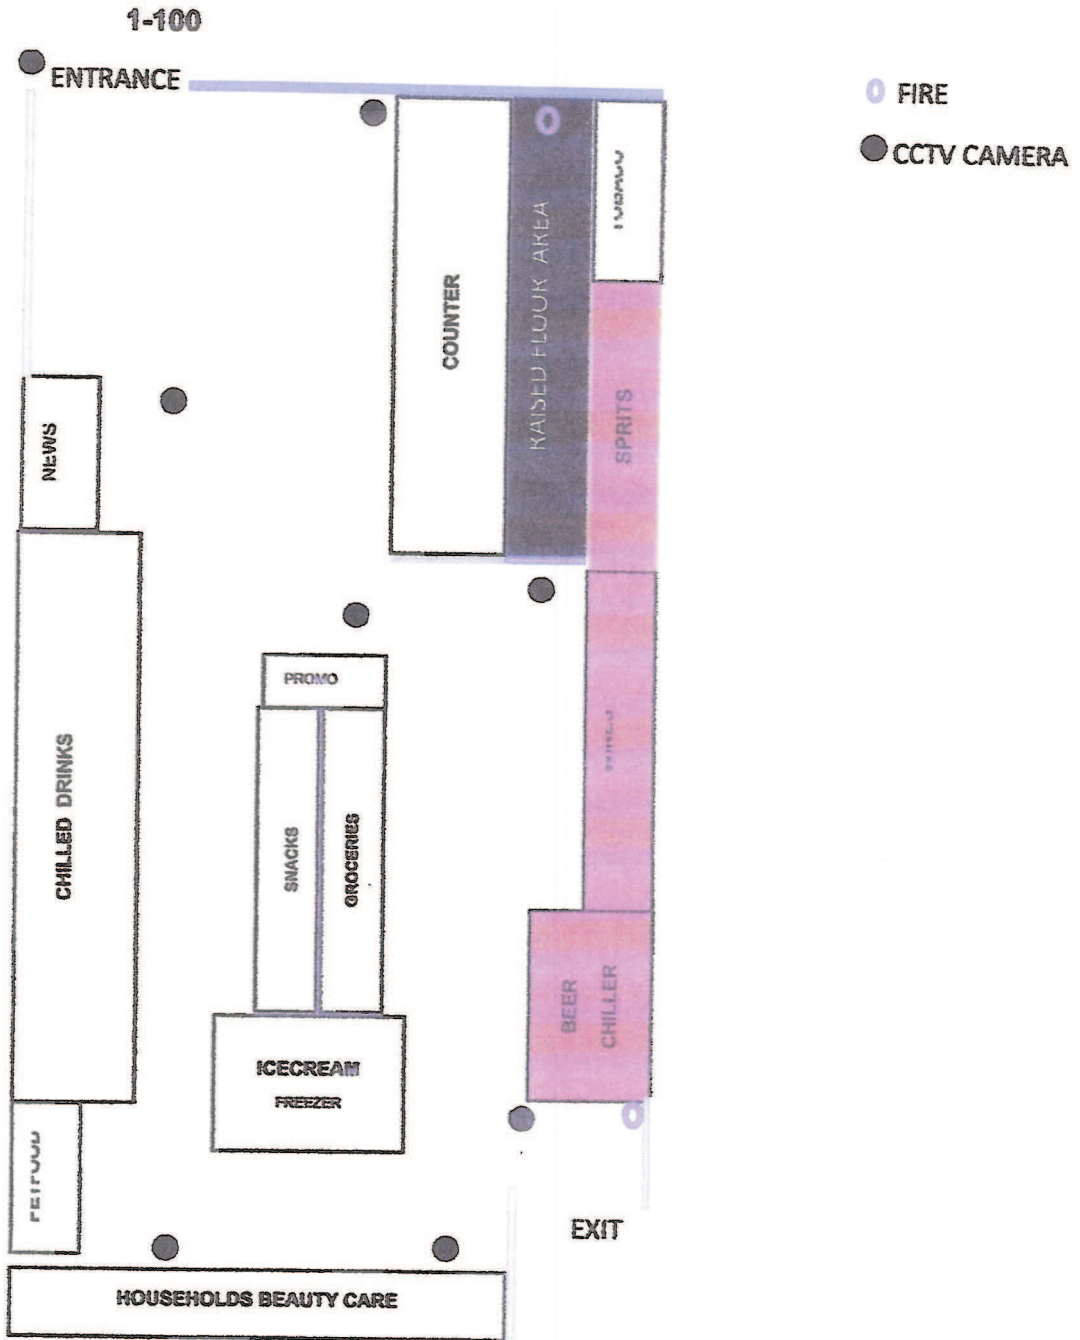

WIMBLEDON FOOD n WINE

226 , merton high street , London , sw19 1au

This page is intentionally left blank